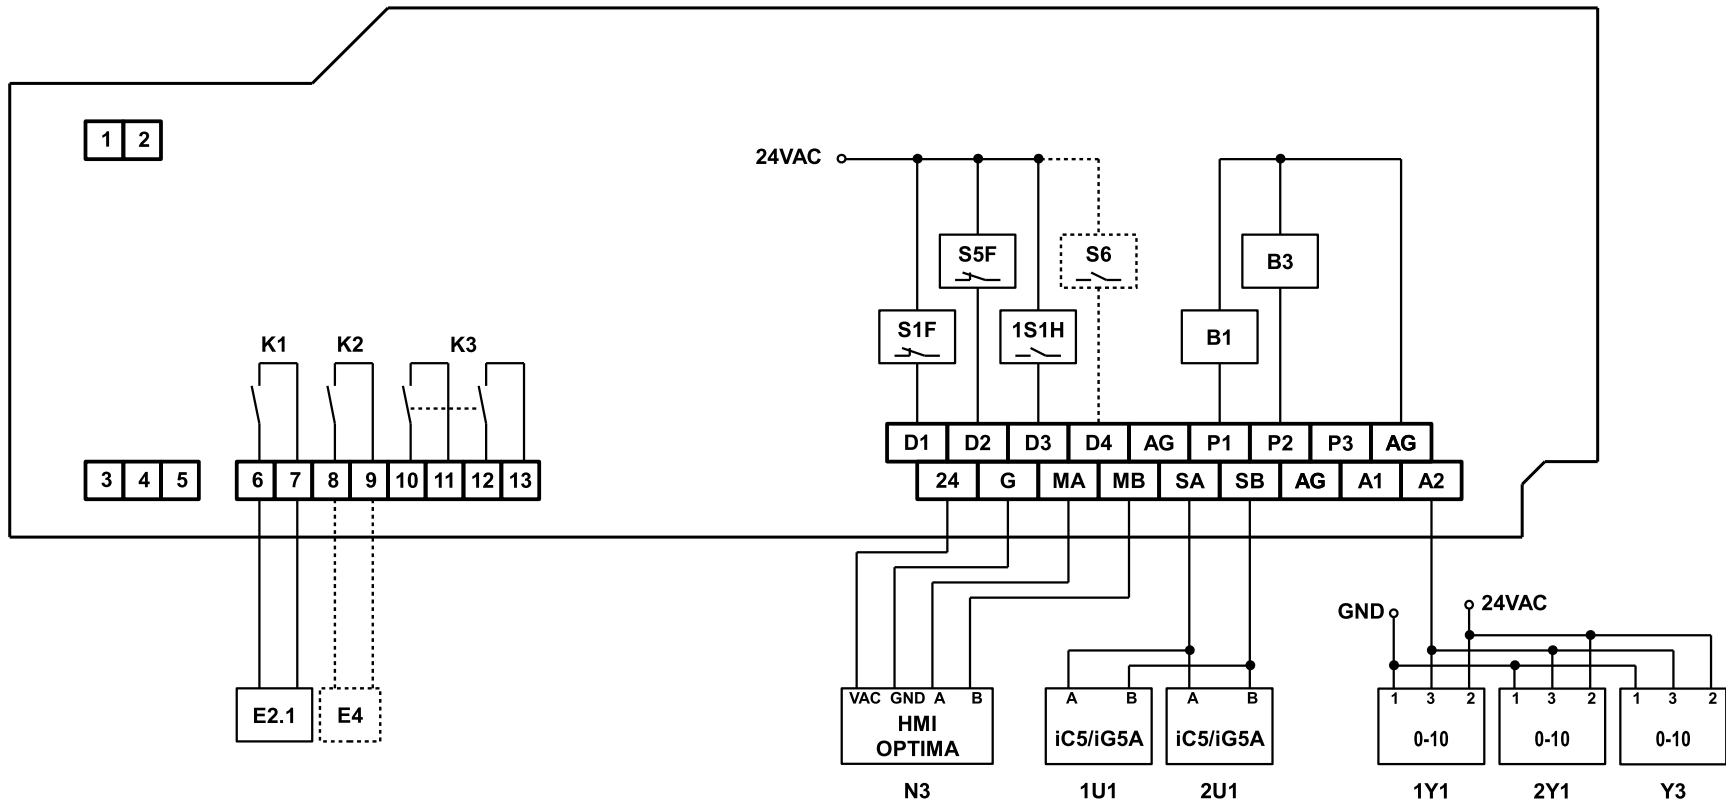

B

VS 10-75 CG OPTIMA
VS 40-150 CG OPTIMA SUP
VS 40-150 CG OPTIMA SUP-EXH

APPLICATION: AD72-S / AD72-R
AD200-S / AD200-R

B

VS 10-75 CG OPTIMA
VS 40-150 CG OPTIMA SUP
VS 40-150 CG OPTIMA SUP-EXH

RS485 / Modbus connection details